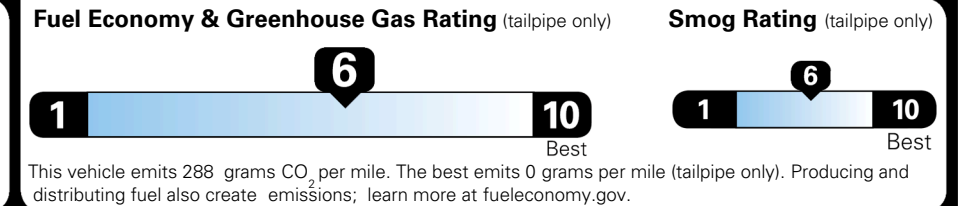

Actual results will vary for many reasons, including driving conditions and how you drive and maintain your vehicle. The average new vehicle gets 29 MPG and costs $8,500 to fuel over 5 years. Cost estimates are based on 15,000 miles per year at $ 3.30 per gallon. MPGe is miles per gasoline gallon equivalent. Vehicle emissions are a significant cause of climate change and smog.

fueleconomy.gov

Calculate personalized estimates and compare vehicles

GOVERNMENT 5-STAR SAFETY RATINGS

Overall Vehicle Score ★★★★★

Based on the combined rating of frontal, side and rollover. Should ONLY be compared to other vehicles of similar size and weight.

Frontal Driver ★★★★★

Crash Passenger ★★★★★

Based on the risk of injury in a frontal impact. Should ONLY be compared to other vehicles of similar size and weight.

Side Front seat ★★★★★

Crash Rear seat ★★★★★

Star ratings based on the risk of injury in a side impact.

Rollover ★★★★★

Star ratings based on the risk of rollover in a single-vehicle crash.

Star ratings range from 1 to 5 stars (★★★★★) with 5 being the highest.

Source: National Highway Traffic Safety Administration (NHTSA).

www.safercar.gov or 1-888-327-4236

Manufacturer's suggested retail price includes Manufacturer's recommended pre-delivery service. License and title fees, state and local taxes and other dealer installed options and accessories are not included in the manufacturer's suggested retail price.

PARTS CONTENT INFORMATION

FOR VEHICLES IN THIS CAR LINE U.S./CANADIAN PARTS CONTENT: 3 %

MAJOR SOURCES OF FOREIGN PARTS: KOREA: 90%

NOTE: PARTS CONTENT DOES NOT INCLUDE FINAL ASSEMBLY, DISTRIBUTION, OR OTHER NON-PARTS COSTS.

FOR THIS VEHICLE FINAL ASSEMBLY POINT: GWANGJU, KOREA

COUNTRY OF ORIGIN

ENGINE (MOTOR): KOREA

TRANSMISSION: KOREA