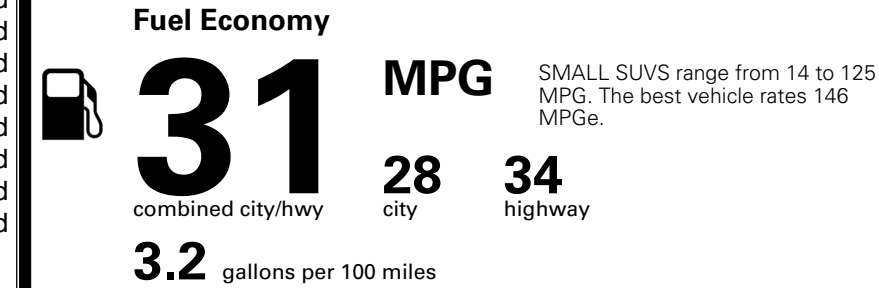

\$ 26,690.00

INLAND FREIGHT AND HANDLING

\$ 1,495.00

TOTAL MANUFACTURER'S SUGGESTED RETAIL PRICE ▶

\$ 28,185.00

TOTAL ADDITIONAL WEIGHT: 5.8

EPA DOT Fuel Economy and Environment

Gasoline Vehicle