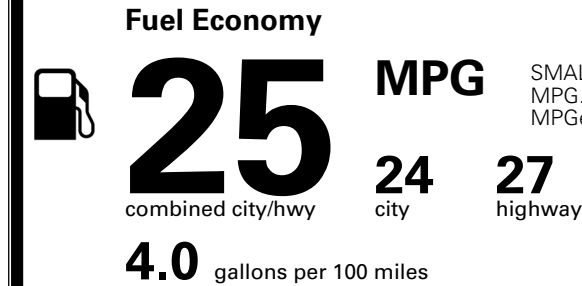

\$395.00
 \$200.00

MSRP INCLUDING OPTIONS

\$ 32,085.00

INLAND FREIGHT AND HANDLING

\$ 1,495.00

TOTAL MANUFACTURER'S SUGGESTED RETAIL PRICE ▶

\$ 33,580.00

TOTAL ADDITIONAL WEIGHT: 5.8

EPA DOT Fuel Economy and Environment

Gasoline Vehicle

SMALL SUVs range from 14 to 125 MPG. The best vehicle rates 146 MPGe.

You spend \$1,500 more in fuel costs over 5 years compared to the average new vehicle.