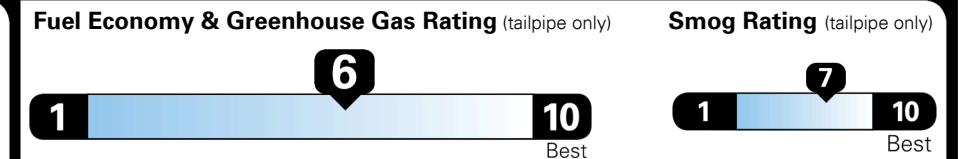

TOTAL ADDITIONAL WEIGHT: 6.0

EPA DOT Fuel Economy and Environment

Gasoline Vehicle

Fuel Economy

30 MPG
 combined city/hwy

28 MPG
 city

33 MPG
 highway

3.3 gallons per 100 miles

SMALL STATION WAGONS range from 24 to 118 MPG. The best vehicle rates 141 MPGe.

You save \$750
 in fuel costs over 5 years compared to the average new vehicle.

Annual fuel cost \$1,350

This vehicle emits 302 grams CO₂ per mile. The best emits 0 grams per mile (tailpipe only). Producing and distributing fuel also create emissions; learn more at fuel economy.gov.