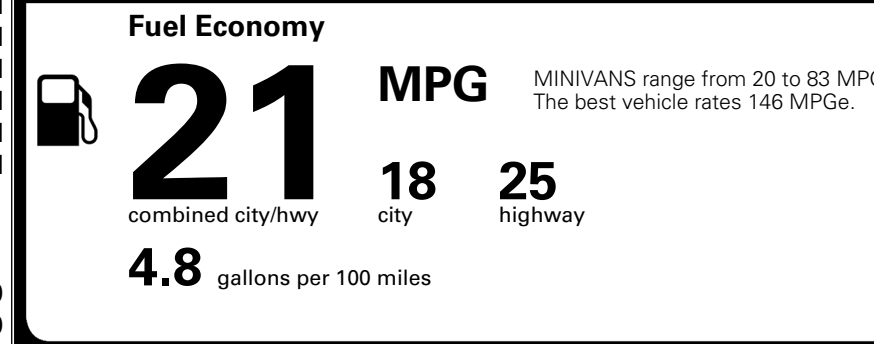

EPA DOT Fuel Economy and Environment

Gasoline Vehicle

You spend $3,250 more in fuel costs over 5 years compared to the average new vehicle.

Annual fuel cost $2,350