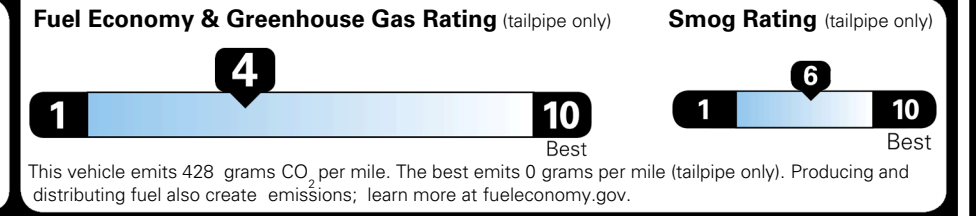

Actual results will vary for many reasons, including driving conditions and how you drive and maintain your vehicle. The average new vehicle gets 29 MPG and costs $8,500 to fuel over 5 years. Cost estimates are based on 15,000 miles per year at $ 3.30 per gallon. MPGe is miles per gasoline gallon equivalent. Vehicle emissions are a significant cause of climate change and smog.

fueleconomy.gov

Calculate personalized estimates and compare vehicles

GOVERNMENT 5-STAR SAFETY RATINGS

Overall Vehicle Score		Not Rated
Based on the combined rating of frontal, side and rollover. Should ONLY be compared to other vehicles of similar size and weight.		
Frontal	Driver	★★★★★
Crash	Passenger	★★★★
Based on the risk of injury in a frontal impact. Should ONLY be compared to other vehicles of similar size and weight.		
Side	Front seat	Not Rated
Crash	Rear seat	Not Rated
Star ratings based on the risk of injury in a side impact.		
Rollover		★★★★
Star ratings based on the risk of rollover in a single-vehicle crash.		

Star ratings range from 1 to 5 stars (★★★★★) with 5 being the highest. Source: National Highway Traffic Safety Administration (NHTSA). www.safercar.gov or 1-888-327-4236

Manufacturer's suggested retail price includes Manufacturer's recommended pre-delivery service. License and title fees, state and local taxes and other dealer installed options and accessories are not included in the manufacturer's suggested retail price.

PARTS CONTENT INFORMATION

FOR VEHICLES IN THIS CAR LINE U.S./CANADIAN PARTS CONTENT: 2 %

MAJOR SOURCES OF FOREIGN PARTS: KOREA: 95%

NOTE: PARTS CONTENT DOES NOT INCLUDE FINAL ASSEMBLY, DISTRIBUTION, OR OTHER NON-PARTS COSTS.

FOR THIS VEHICLE FINAL ASSEMBLY POINT: GWANGMYEONG, KOREA

COUNTRY OF ORIGIN
ENGINE (MOTOR): KOREA
TRANSMISSION: KOREA