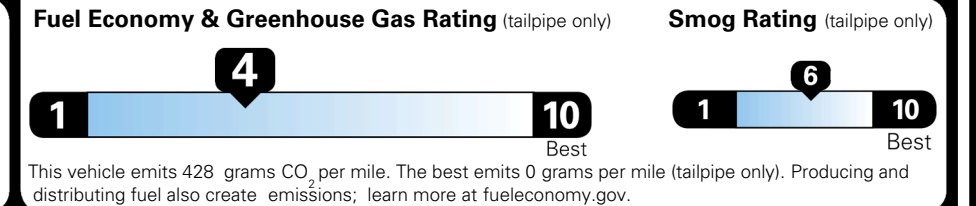

You spend $3,250 more in fuel costs over 5 years compared to the average new vehicle.

Annual fuel cost $2,350