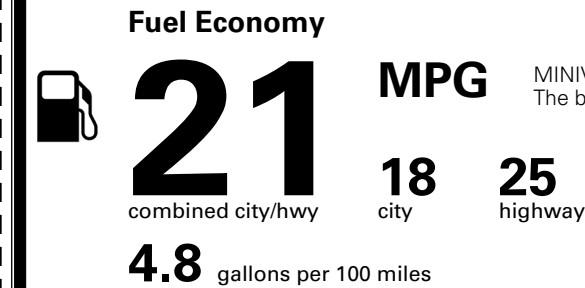

\$495.00
 \$120.00
 \$285.00
 \$65.00
 \$130.00
 \$80.00

MSRP INCLUDING OPTIONS

\$ 42,765.00

INLAND FREIGHT AND HANDLING

\$ 1,545.00

TOTAL MANUFACTURER'S SUGGESTED RETAIL PRICE ▶

\$ 44,310.00

TOTAL ADDITIONAL WEIGHT: 21.4

EPA DOT Fuel Economy and Environment

Gasoline Vehicle

You spend \$3,250 more in fuel costs over 5 years compared to the average new vehicle.

Annual fuel cost \$2,350

Actual results will vary for many reasons, including driving conditions and how you drive and maintain your vehicle. The average new vehicle gets 29 MPG and costs \$8,500 to fuel over 5 years. Cost estimates are based on 15,000 miles per year at \$ 3.30 per gallon. MPGe is miles per gasoline gallon equivalent. Vehicle emissions are a significant cause of climate change and smog.