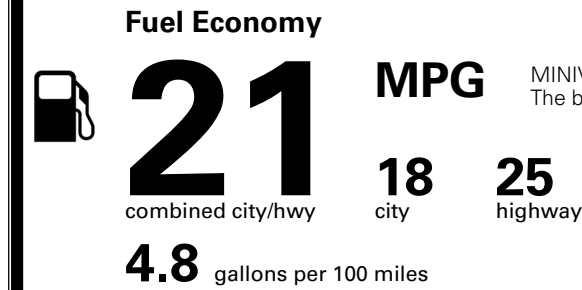

TOTAL MANUFACTURER'S SUGGESTED RETAIL PRICE ▶

\$ 53,555.00

TOTAL ADDITIONAL WEIGHT: 11.2

*Additional terms and conditions apply.
 **Kia Connect may be currently unavailable for some Model Year 2022 and newer vehicles sold or purchased in Massachusetts; please see owners.kia.com for more information.
 NOTE: When you purchase this vehicle, Kia America, Inc. collects personal information you provide to the dealership. For information on our collection and use of personal information and your rights, please see our Privacy Policy on www.kia.com.

EPA DOT Fuel Economy and Environment

Gasoline Vehicle

You spend **\$3,250** more in fuel costs over 5 years compared to the average new vehicle.

Annual fuel cost **\$2,350**

Actual results will vary for many reasons, including driving conditions and how you drive and maintain your vehicle. The average new vehicle gets 29 MPG and costs \$8,500 to fuel over 5 years. Cost estimates are based on 15,000 miles per year at \$ 3.30 per gallon. MPGe is miles per gasoline gallon equivalent. Vehicle emissions are a significant cause of climate change and smog.