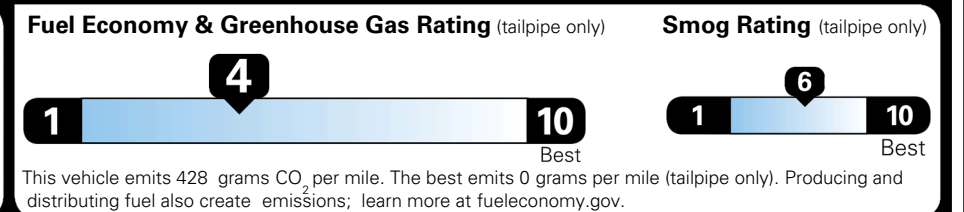

TOTAL ADDITIONAL WEIGHT: 15.9

EPA DOT Fuel Economy and Environment

Gasoline Vehicle

You spend \$3,250 more in fuel costs over 5 years compared to the average new vehicle.

Annual fuel cost \$2,350

Actual results will vary for many reasons, including driving conditions and how you drive and maintain your vehicle. The average new vehicle gets 29 MPG and costs \$8,500 to fuel over 5 years. Cost estimates are based on 15,000 miles per year at \$ 3.30 per gallon. MPGe is miles per gasoline gallon equivalent. Vehicle emissions are a significant cause of climate change and smog.