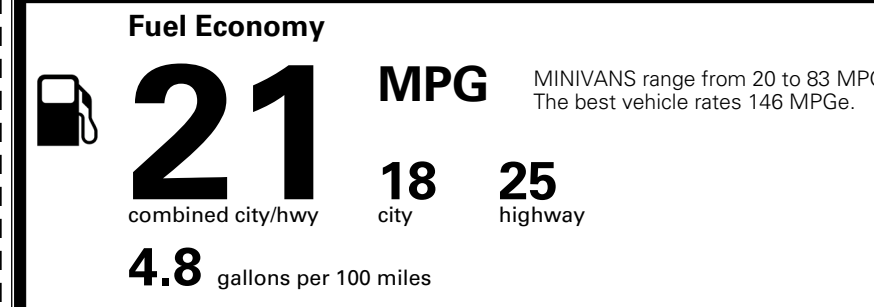

TOTAL ADDITIONAL WEIGHT: 15.9

EPA DOT Fuel Economy and Environment

Gasoline Vehicle

You spend \$3,250 more in fuel costs over 5 years compared to the average new vehicle.

Annual fuel cost \$2,350

Actual results will vary for many reasons, including driving conditions and how you drive and maintain your vehicle. The average new vehicle gets 29 MPG and costs \$8,500 to fuel over 5 years. Cost estimates are based on 15,000 miles per year at \$ 3.30 per gallon. MPGe is miles per gasoline gallon equivalent. Vehicle emissions are a significant cause of climate change and smog.