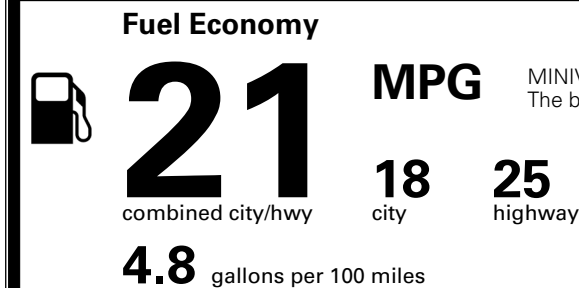

INLAND FREIGHT AND HANDLING \$ 1,545.00

TOTAL MANUFACTURER'S SUGGESTED RETAIL PRICE ▶ \$ 49,815.00

TOTAL ADDITIONAL WEIGHT: 11.4

EPA DOT Fuel Economy and Environment

Gasoline Vehicle

You spend \$3,250 more in fuel costs over 5 years compared to the average new vehicle.