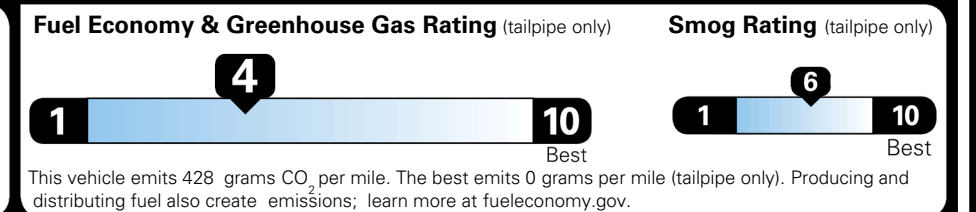

EPA DOT Fuel Economy and Environment

Gasoline Vehicle

You spend \$3,250 more in fuel costs over 5 years compared to the average new vehicle.

Annual fuel cost \$2,350

Actual results will vary for many reasons, including driving conditions and how you drive and maintain your vehicle. The average new vehicle gets 29 MPG and costs \$8,500 to fuel over 5 years. Cost estimates are based on 15,000 miles per year at \$ 3.30 per gallon. MPGe is miles per gasoline gallon equivalent. Vehicle emissions are a significant cause of climate change and smog.