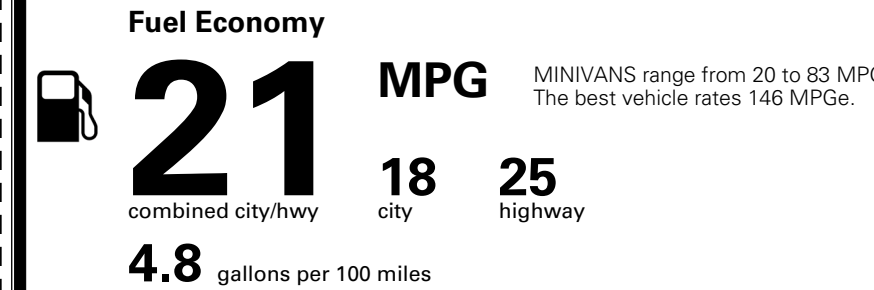

EPA DOT Fuel Economy and Environment

Gasoline Vehicle

You spend $3,250 more in fuel costs over 5 years compared to the average new vehicle.

Annual fuel cost $2,350