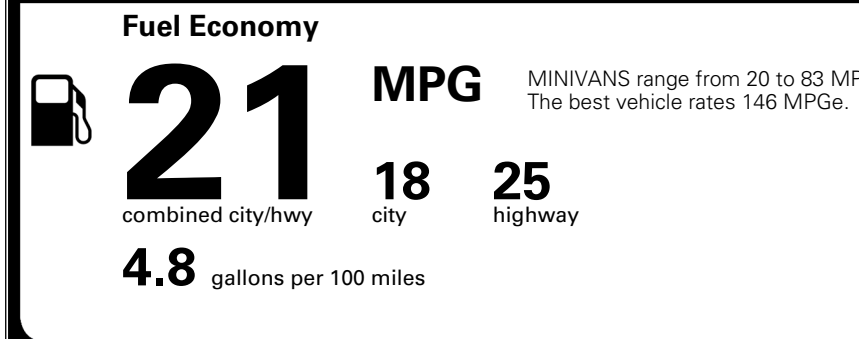

EPA DOT Fuel Economy and Environment

Gasoline Vehicle

You spend $3,250 more in fuel costs over 5 years compared to the average new vehicle.

Annual fuel cost $2,350