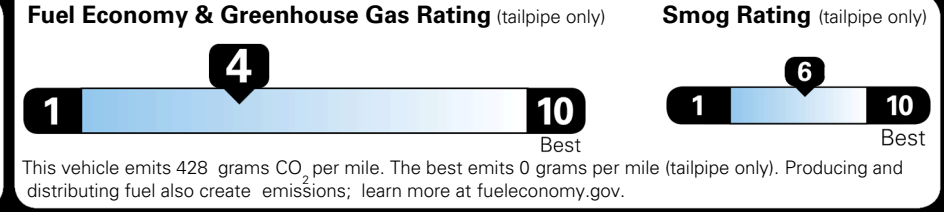

EPA DOT Fuel Economy and Environment

Gasoline Vehicle

You spend \$3,250 more in fuel costs over 5 years compared to the average new vehicle.

Annual fuel cost \$2,350

Actual results will vary for many reasons, including driving conditions and how you drive and maintain your vehicle. The average new vehicle gets 29 MPG and costs \$8,500 to fuel over 5 years. Cost estimates are based on 15,000 miles per year at \$ 3.30 per gallon. MPGe is miles per gasoline gallon equivalent. Vehicle emissions are a significant cause of climate change and smog.