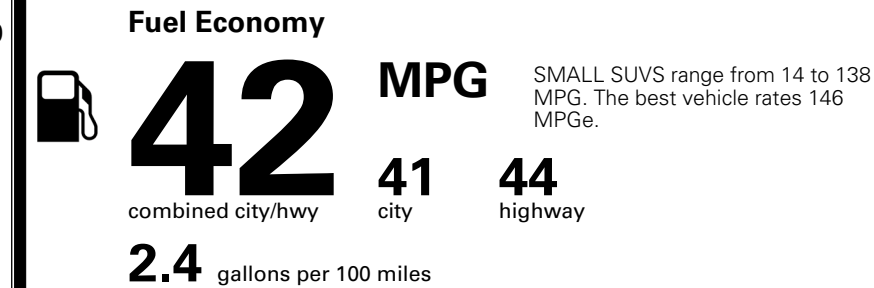

TOTAL ADDITIONAL WEIGHT: 6.7

EPA DOT Fuel Economy and Environment

Gasoline Vehicle

You save \$2,500
 in fuel costs over 5 years compared to the average new vehicle.

Annual fuel cost \$1,200

Actual results will vary for many reasons, including driving conditions and how you drive and maintain your vehicle. The average new vehicle gets 29 MPG and costs \$8,500 to fuel over 5 years. Cost estimates are based on 15,000 miles per year at \$ 3.30 per gallon. MPGe is miles per gasoline gallon equivalent. Vehicle emissions are a significant cause of climate change and smog.