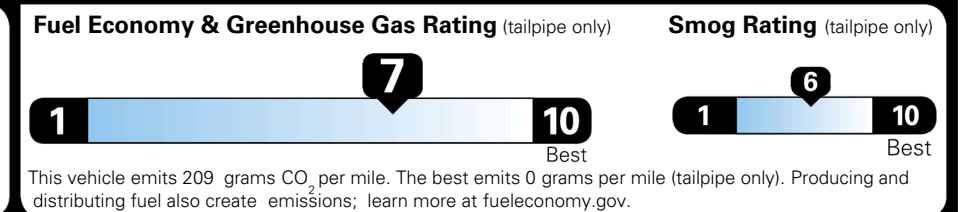

TOTAL ADDITIONAL WEIGHT: 6.7

EPA DOT Fuel Economy and Environment

Gasoline Vehicle

You save \$2,500
 in fuel costs over 5 years compared to the average new vehicle.

Annual fuel cost \$1,200

Actual results will vary for many reasons, including driving conditions and how you drive and maintain your vehicle. The average new vehicle gets 29 MPG and costs \$8,500 to fuel over 5 years. Cost estimates are based on 15,000 miles per year at \$ 3.30 per gallon. MPGe is miles per gasoline gallon equivalent. Vehicle emissions are a significant cause of climate change and smog.