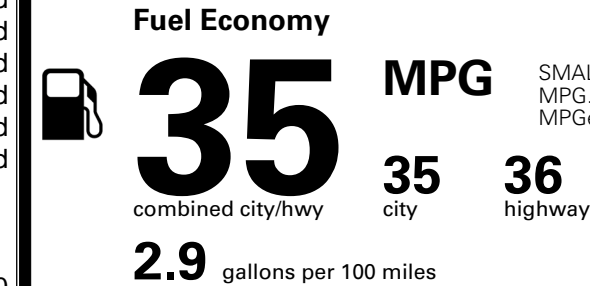

\$1,000.00

\$200.00

MSRP INCLUDING OPTIONS

\$ 34,990.00

INLAND FREIGHT AND HANDLING

\$ 1,495.00

TOTAL MANUFACTURER'S SUGGESTED RETAIL PRICE ▶

\$ 36,485.00

TOTAL ADDITIONAL WEIGHT: 6.7

EPA DOT Fuel Economy and Environment

Gasoline Vehicle

SMALL SUVs range from 14 to 125 MPG. The best vehicle rates 146 MPGe.

You save
\$1,500
 in fuel costs
 over 5 years
 compared to the
 average new vehicle.